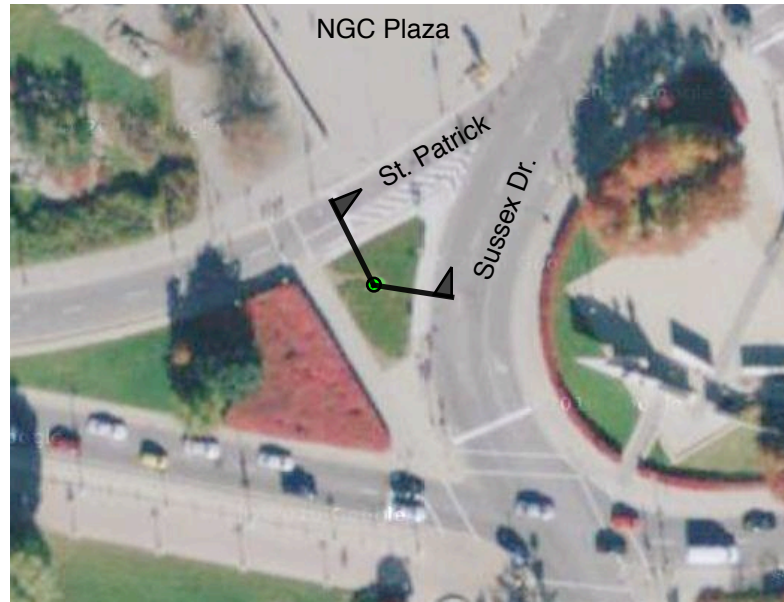

Previous installation of The Three Watchmen

Site Plan

Proposed Installation

DRAFT

Section through Site looking Southeast
Scale 1:50

Copyright NGC
Not for Publication

Project	Jim Hart 3 Watchmen at the National Gallery of Canada
Drawing Title	Concept Foundation Study
Location	St. Patrick St. and Sussex Drive
Date	June 13 /2011
Revisions	
Scale	1:50
Drawn by	GAF
Drawing No.	1/1