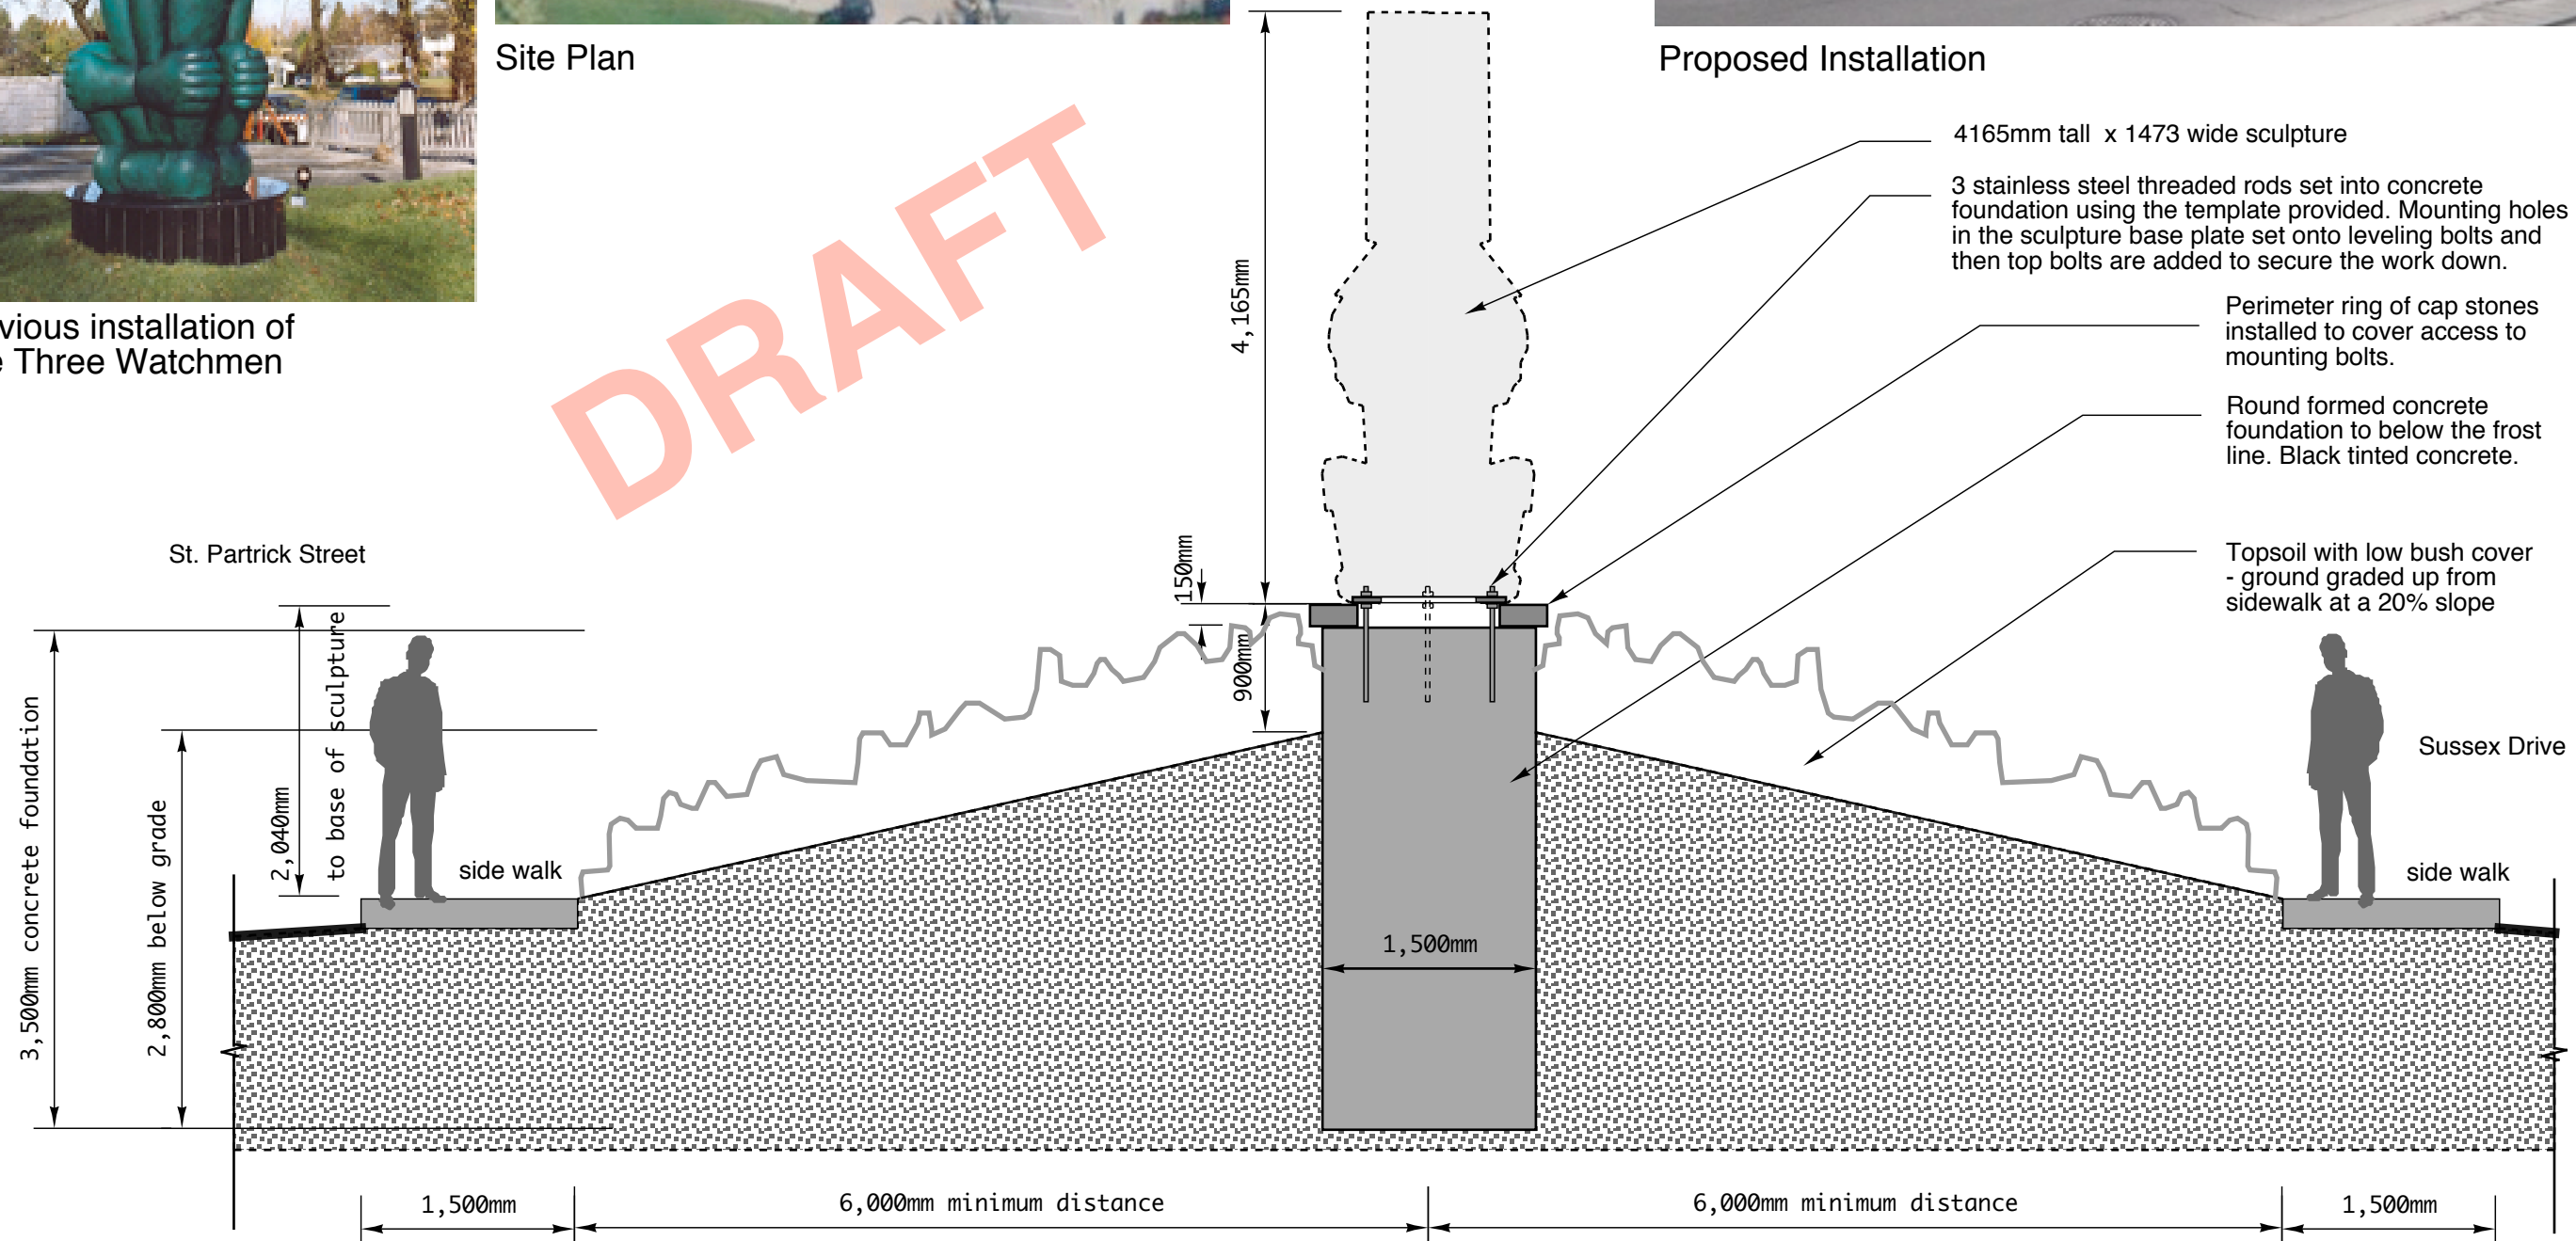

Previous installation of The Three Watchmen

Site Plan

Proposed Installation

DRAFT

Section through Site looking Southeast
Scale 1:50

Copyright NGC
Not for Publication

Project	Jim Hart 3 Watchmen at the National Gallery of Canada
Drawing Title	Concept Foundation Study
Location	St. Patrick St. and Sussex Drive
Date	June 13 /2011
Revisions	
Scale	1:50
Drawn by	GAF
Drawing No.	1/1